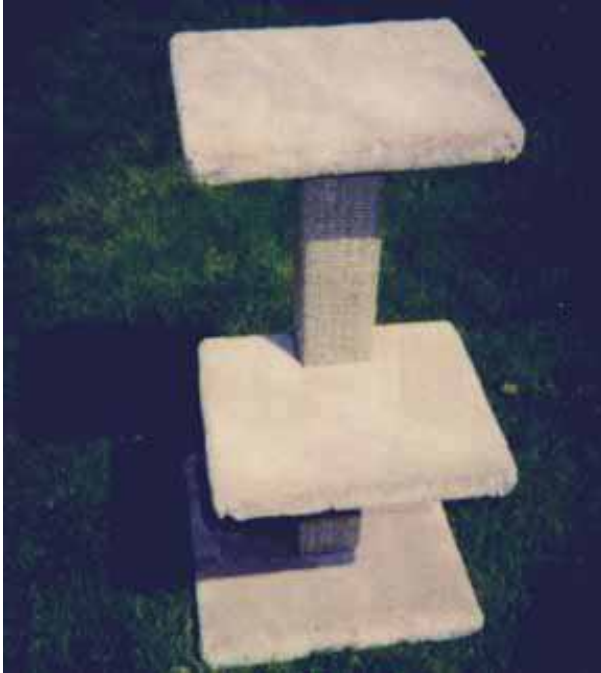

CATMAN FURNITURE

A-24 straight post
Available sizes: 20"/24"/30"/36"

B-30 slant post
Available sizes: 20"/24"/30"/36"

C-30 round post
Available sizes:
20"/24"/30"/36"/40"/60"

CE-30 round post w/cradle
CD-30 round post w/bed

CATMAN FURNITURE

D - 30" straight post with bed

D-1 36" straight post w/bed + shelf

D-2 48" straight post w/bed + 2 shelves

D-3 60" straight post w/bed + 3 shelves

D-5 64" straight post w/bed + 3 cradles

D-4 48" straight post w/bed + 2 cradles

**D-6 64" straight post w/bed + 2 cradles
 + barrel**

CATMAN FURNITURE

E - 30" straight post w/cradle

E-1 30" straight post w/cradle + shelf

E-2 30" slant post + cradle

E-3 30" slant post + bed

CATMAN FURNITURE

E-4 30" straight post w/2 shelves

G - 30" straight post w/square bed

G-2 48" straight post w/sq. bed + 2 shelves

H - 30" straight post w/bed + ramp

CATMAN FURNITURE

J - 32" w/2 posts + barrel + shelf

K - 55" w/3 round posts + bed + 2 cradles