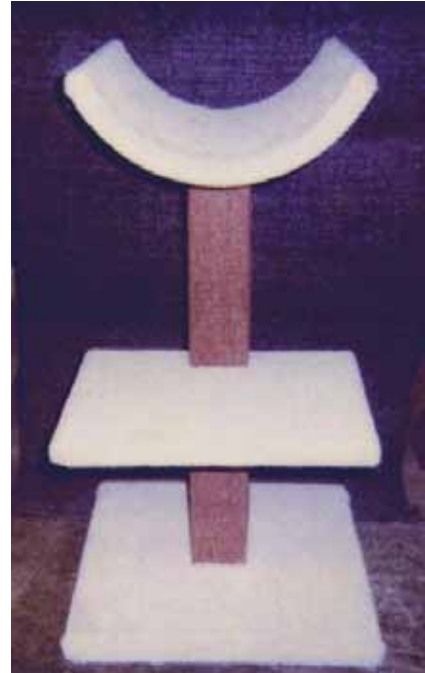

CATMAN FURNITURE

A-24 straight post
Available sizes: 20"/24"/30"/36"

B-30 slant post
Available sizes: 20"/24"/30"/36"

C-30 round post
Available sizes:
20"/24"/30"/36"/40"/60"

CE-30 round post w/cradle
CD-30 round post w/bed

CATMAN FURNITURE

D - 30" straight post with bed

D-1 36" straight post w/bed + shelf

D-2 48" straight post w/bed + 2 shelves

D-3 60" straight post w/bed + 3 shelves

D-5 64" straight post w/bed + 3 cradles

D-4 48" straight post w/bed + 2 cradles

**D-6 64" straight post w/bed + 2 cradles
 + barrel**

CATMAN FURNITURE

E - 30" straight post w/cradle

E-1 30" straight post w/cradle + shelf

E-2 30" slant post + cradle

E-3 30" slant post + bed

CATMAN FURNITURE