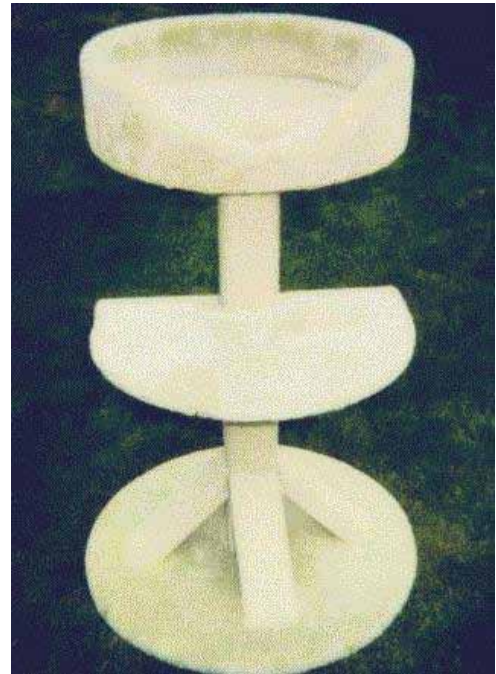

CATMAN FURNITURE

A-24 straight post
Available sizes: 20"/24"/30"/36"

B-30 slant post
Available sizes: 20"/24"/30"/36"

C-30 round post
Available sizes:
20"/24"/30"/36"/40"/60"

CE-30 round post w/cradle
CD-30 round post w/bed

CATMAN FURNITURE

D - 30" straight post with bed

D-1 36" straight post w/bed + shelf

D-2 48" straight post w/bed + 2 shelves

D-3 60" straight post w/bed + 3 shelves

D-5 64" straight post w/bed + 3 cradles

D-4 48" straight post w/bed + 2 cradles

**D-6 64" straight post w/bed + 2 cradles
 + barrel**

CATMAN FURNITURE

E - 30" straight post w/cradle

E-1 30" straight post w/cradle + shelf

E-2 30" slant post + cradle

E-3 30" slant post + bed

CATMAN FURNITURE