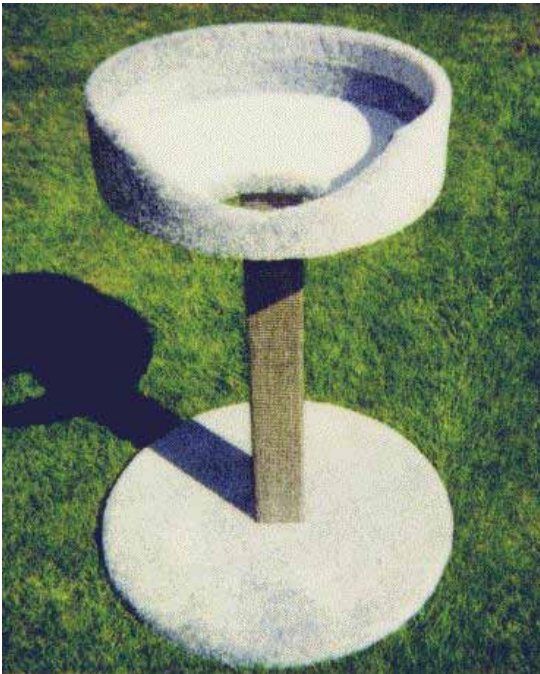

CATMAN FURNITURE

A-24 straight post
Available sizes: 20"/24"/30"/36"

B-30 slant post
Available sizes: 20"/24"/30"/36"

C-30 round post
Available sizes:
20"/24"/30"/36"/40"/60"

CE-30 round post w/cradle
CD-30 round post w/bed

CATMAN FURNITURE

D - 30" straight post with bed

D-1 36" straight post w/bed + shelf

D-2 48" straight post w/bed + 2 shelves

D-3 60" straight post w/bed + 3 shelves

D-5 64" straight post w/bed + 3 cradles

D-4 48" straight post w/bed + 2 cradles

**D-6 64" straight post w/bed + 2 cradles
 + barrel**

CATMAN FURNITURE

E - 30" straight post w/cradle

E-1 30" straight post w/cradle + shelf

E-2 30" slant post + cradle

E-3 30" slant post + bed

CATMAN FURNITURE