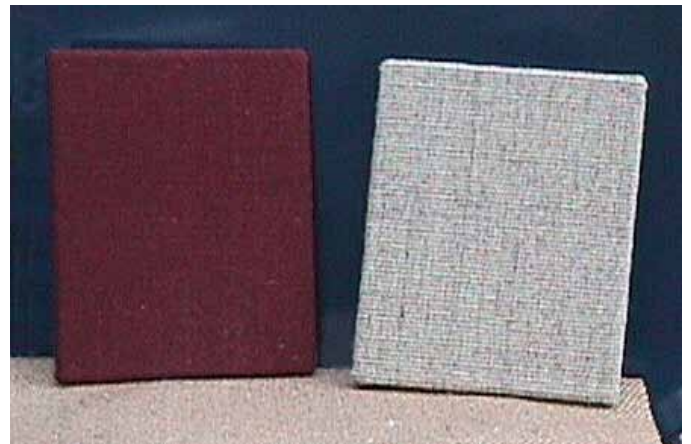

N - Scratch board 14x18"